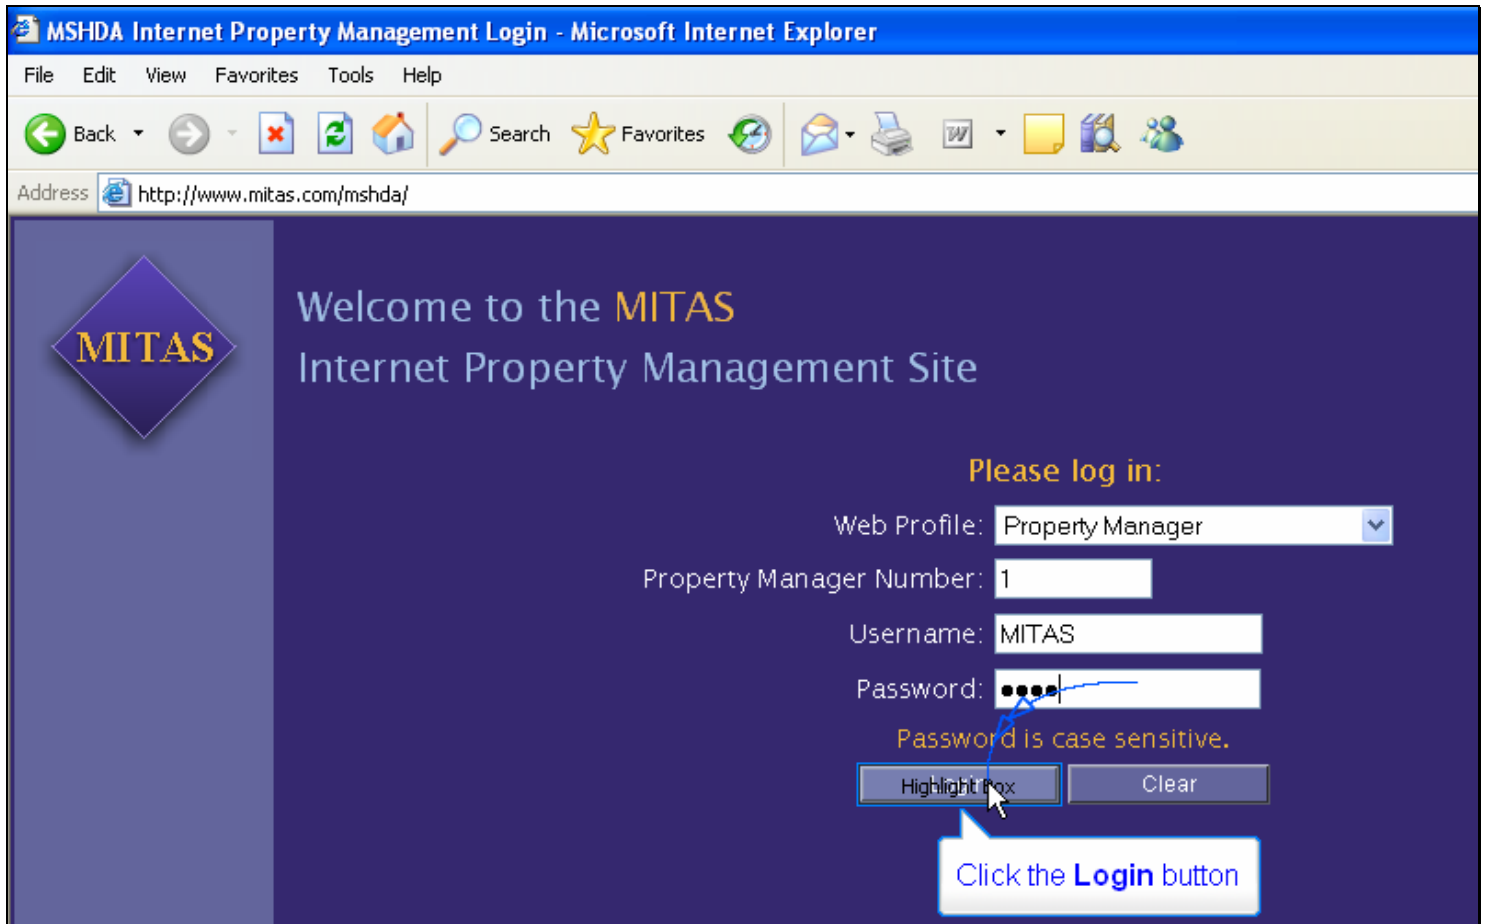

Slide 16 - Slide 16

Text Captions

Click the **Login** button

Notes