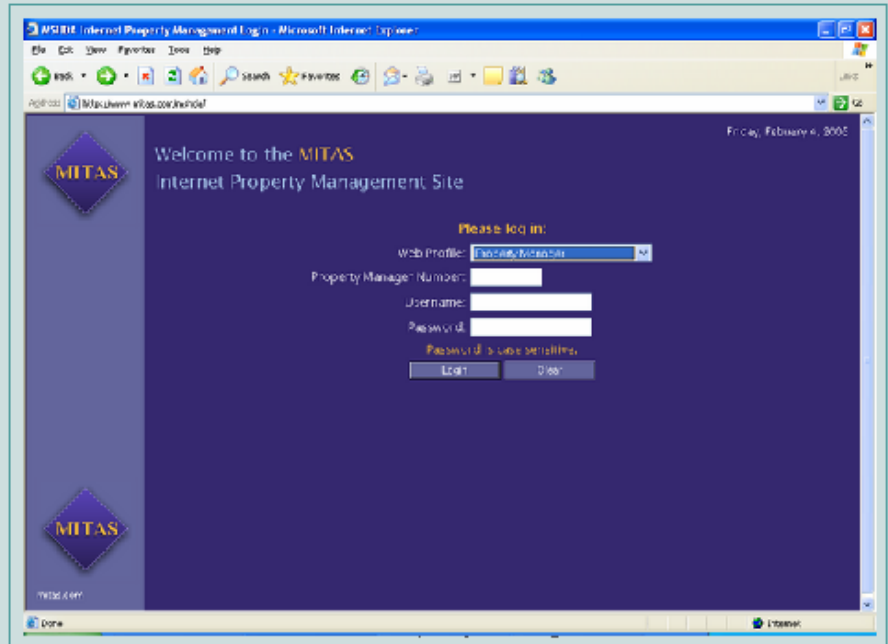

Logging in to MITAS Internet Property Management site

Vicky at her desk

Next 

Text Captions**Scenario**

Vicky, a property manager calls you...

"Hi Becky, I'm trying to log in to the MITAS Internet Property Management site for the first time. How do I do this?"

Let's find out how we can help Vicky.

Notes

Slide 4 - Concept

How to Log in

It is easy to login in to the MITAS Internet Property Management site. In order to do this, you must choose a **web profile**, input your **number**, **username**, and **password**.

The simulation on the next pages shows you how to do this.

[Next](#)

Text Captions

How to Log in

It is easy to login in to the MITAS Internet Property Management site. In order to do this, you must choose a **web profile**, input your **number**, **username**, and **password**.

The simulation on the next pages shows you how to do this.

Notes

Slide 5 - Simulation

A slide titled "Simulation" with a light blue background. In the center, there is a white box with a dark blue header that says "Simulation". Below the header, the text reads "How to Log in" followed by a paragraph: "The following simulation takes you through the steps needed to log in to the MITAS Internet Property Management site. You will be shown how to carry out the appropriate steps." In the bottom right corner of the slide, there is a "Next" button with a right-pointing arrow.