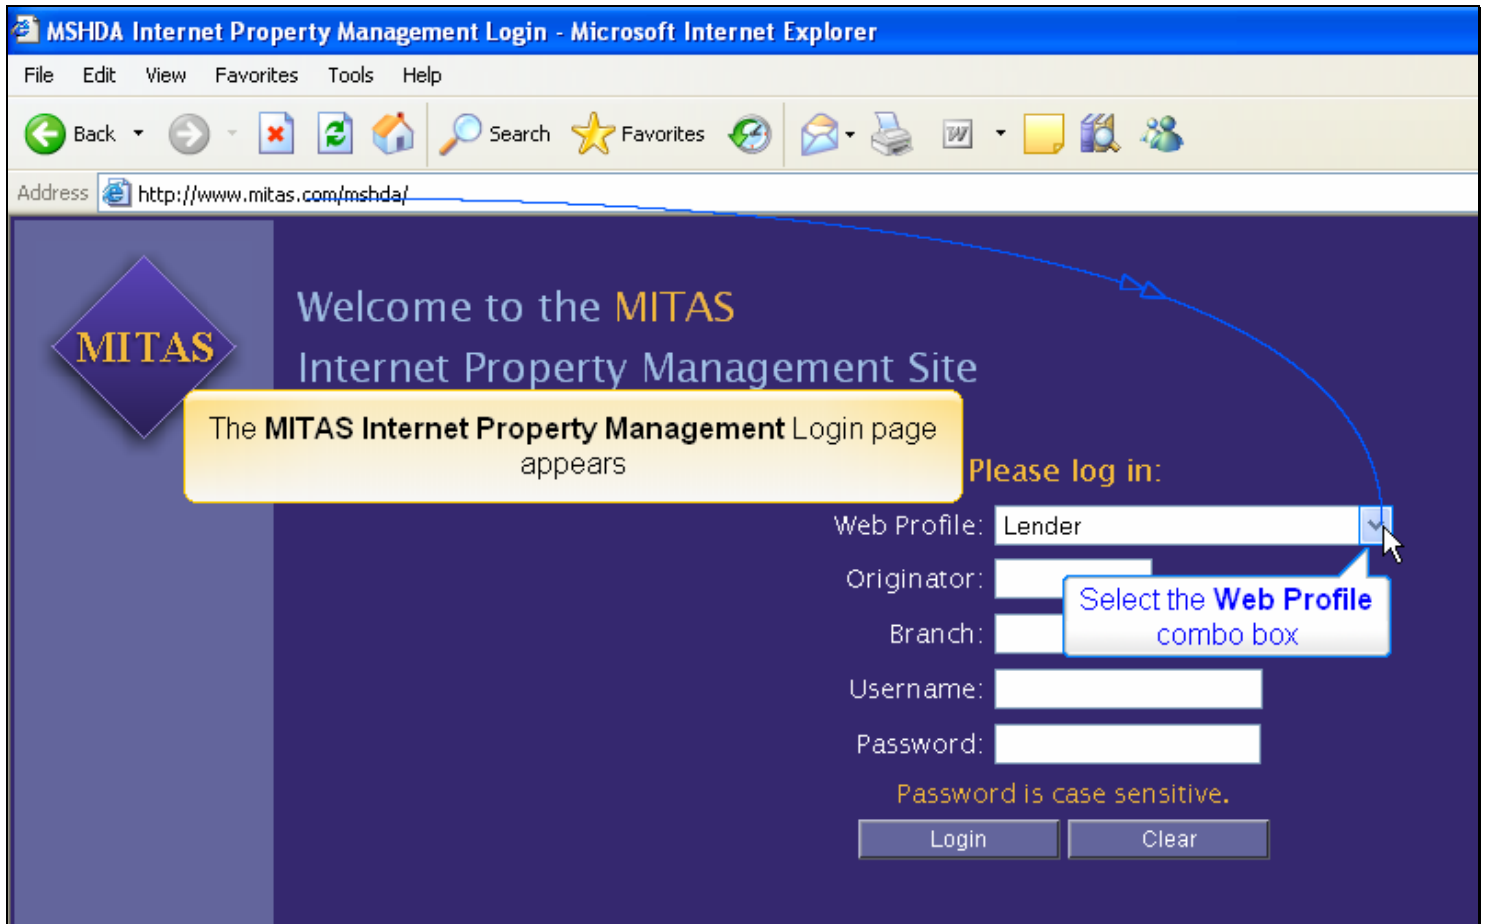

Notes

Slide 7 - Slide 7

Text Captions

Press Enter key

Notes

Slide 9 - Slide 9

Text Captions

The MITAS Internet Property Management Login page appears

Select the **Web Profile** combo box

Notes

Slide 10 - Slide 10

MSHDA Internet Property Management Login - Microsoft Internet Explorer

File Edit View Favorites Tools Help

Back Forward Stop Refresh Home Search Favorites Home Mail Print Word Pad Internet Options